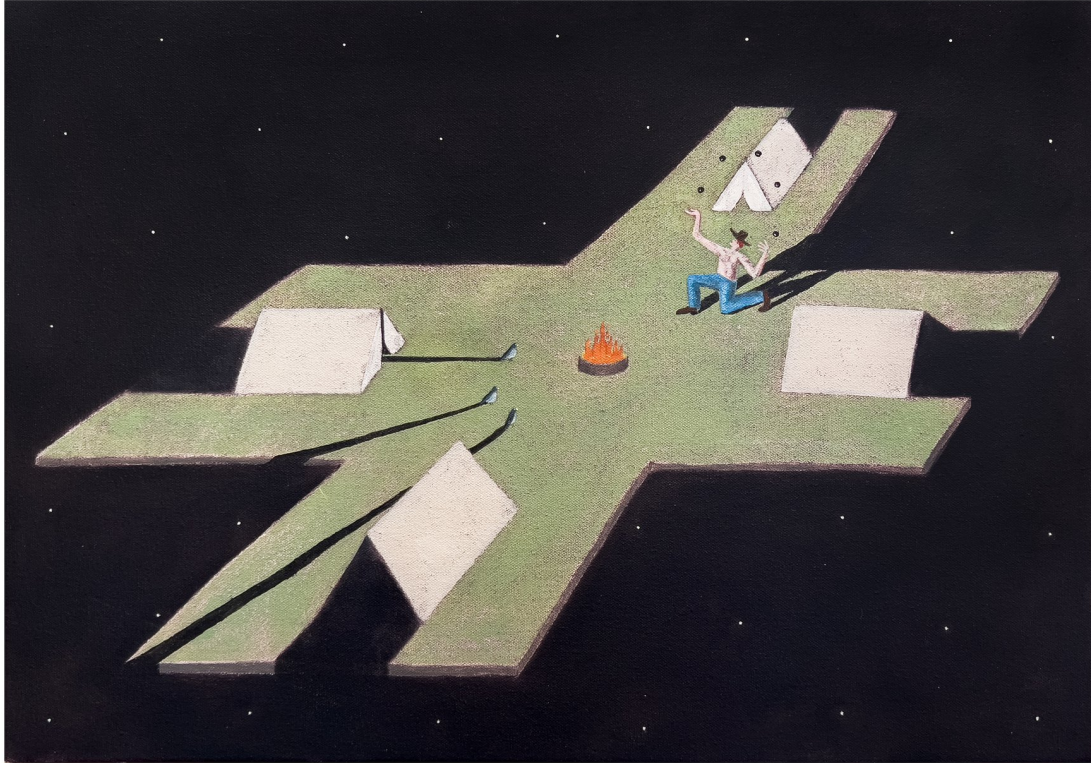

**The Space Show**  
Show catalogue

**Space is the place.. and you're in it.**

Featuring new works from William Schaeuble, Griffin Plumer, and Eleonore Zurawski inspired by the greatness and endless possibilities of outer space. Show conceptualized and co-curated by Griffin Plumer and William Schaeuble.

Designwork courtesy of William Schaeuble.

**William Schaeuble**  
*The Space Show*, 2023  
Oil on canvas  
14 in. x 20 in.  
WS0006

**William Schaeuble**

*Space Camp, 2023*

Oil on canvas

14 in. x 20 in.

WS0005

**William Schaeuble**

*En Plein Air*, 2023

Oil on canvas

14 in. x 20 in.

WS0003

**William Schaeuble**

*Cosmic Ski Academy*, 2023

Oil on canvas