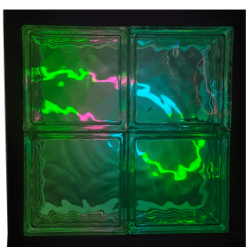

Carolina Pereira

Point of View 3, 2023

Tufted rug

16.75 in. x 10.5 in.

CP0003

$ 450.00 USD

Carolina Pereira

Recollection, 2023

Neon, glass blocks, plywood

18.5 in. x 20.5 in.

CP0004

$ 2,000.00 USD