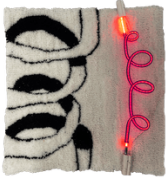

Carolina Pereira

Curls and Mental Loops, 2023

Tufted rug, neon

23.5 in. x 23.5 in.

CP0008

$ 2,000.00 USD