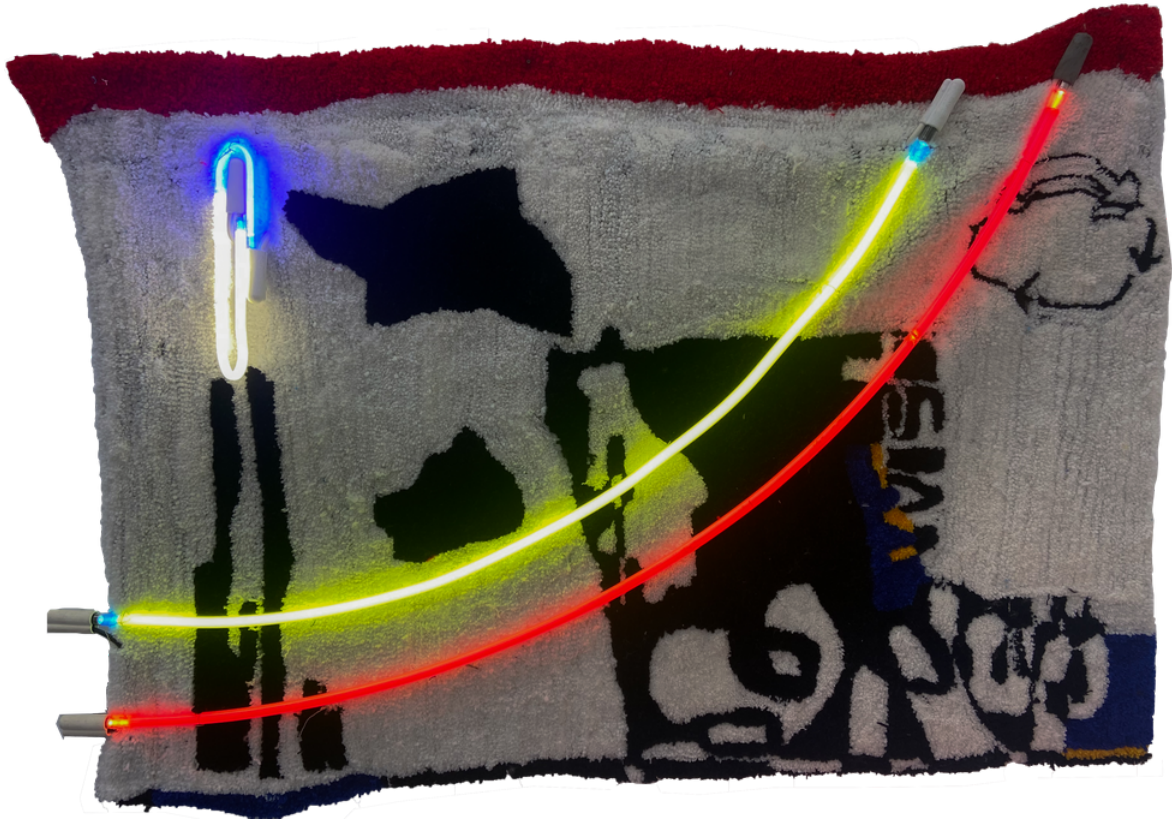

Carolina Pereira

Yes or No; Yes or No; Yes or No, 2023

Neon, tufted rug

37 x 56 in.