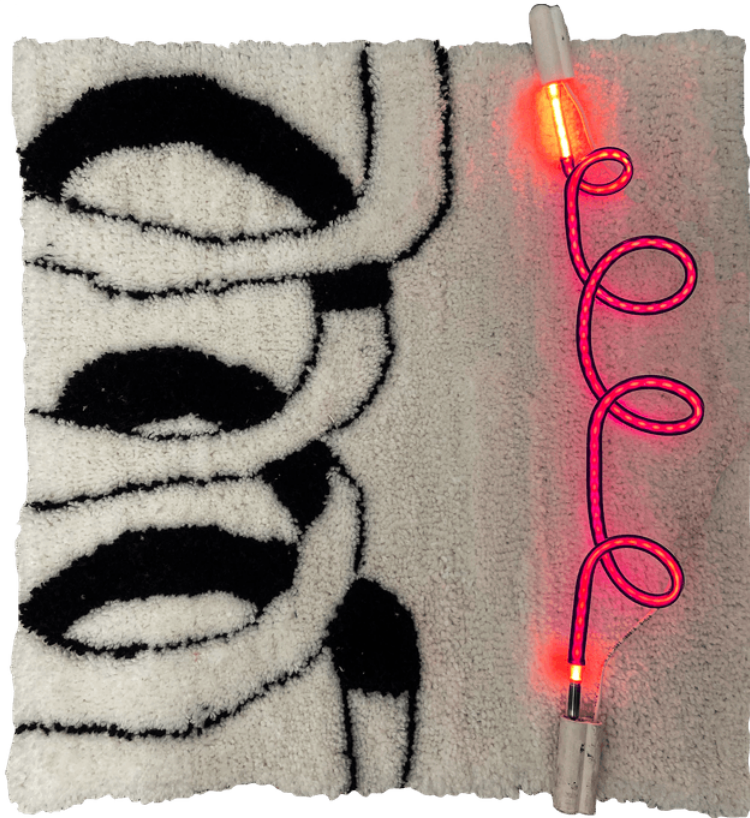

Carolina Pereira
Disguised Wish, 2023
Neon, tufted rug
49 in. x 42 in.

Carolina Pereira

Curls and Mental Loops, 2023

Tufted rug, neon

23.5 in. x 23.5 in.