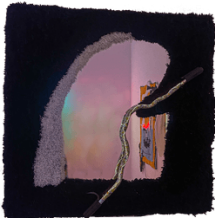

Carolina Pereira

The Lightning Keeps Hitting Me. Repeatedly., 2022

Neon, crackled glass, tufted rug, mirror

24 in. x 24 in.

CP0010

$ 3,000.00 USD