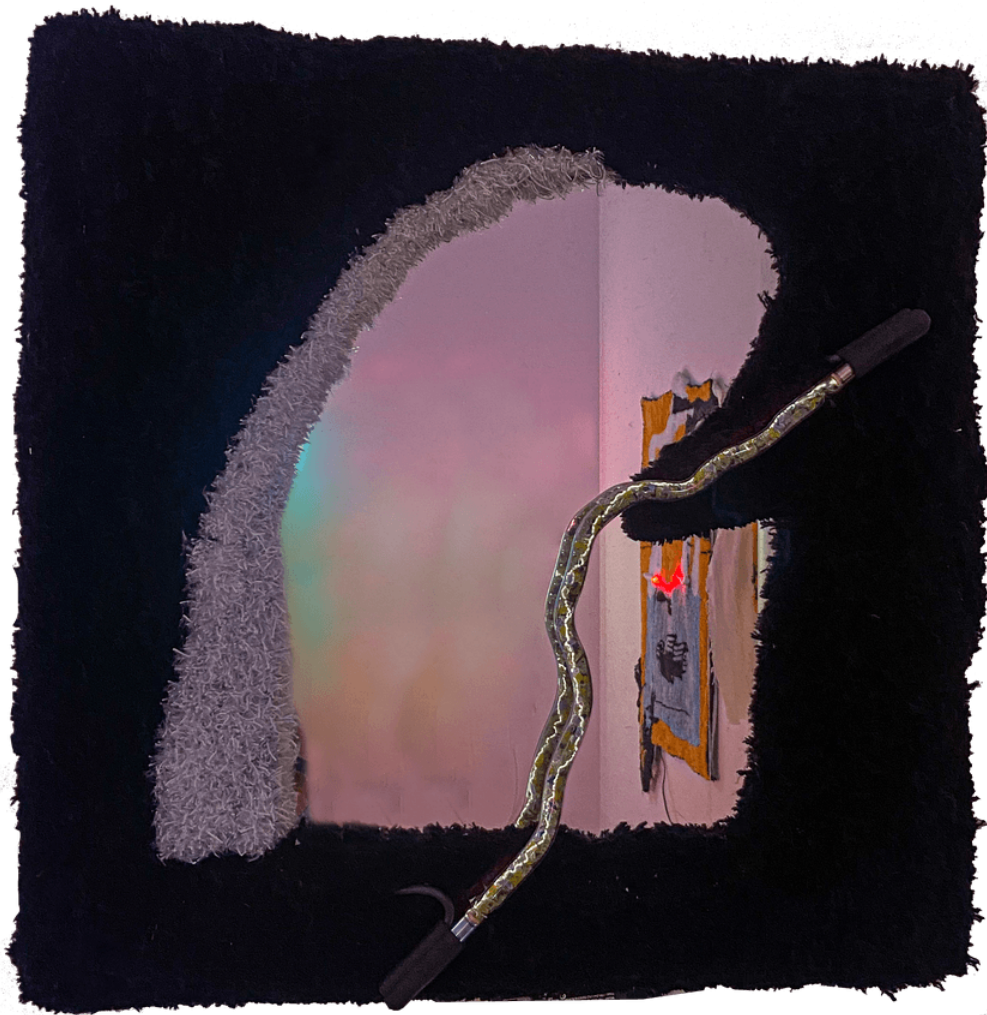

Neon, tufted rug

37 x 56 in.

*Recollection, 2023*  
Neon, glass blocks, plywood  
18.5 in. x 20.5 in.

**Carolina Pereira**  
*Lotus Pond*, 2023  
Tufted rug  
27.5 in. x 43.25 in.

Carolina Pereira

*The Lightning Keeps Hitting Me. Repeatedly., 2022*