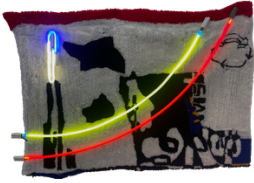

Carolina Pereira

Yes or No; Yes or No; Yes or No, 2023

Neon, tufted rug

37 x 56 in.

CP0006

$ 5,000.00 USD